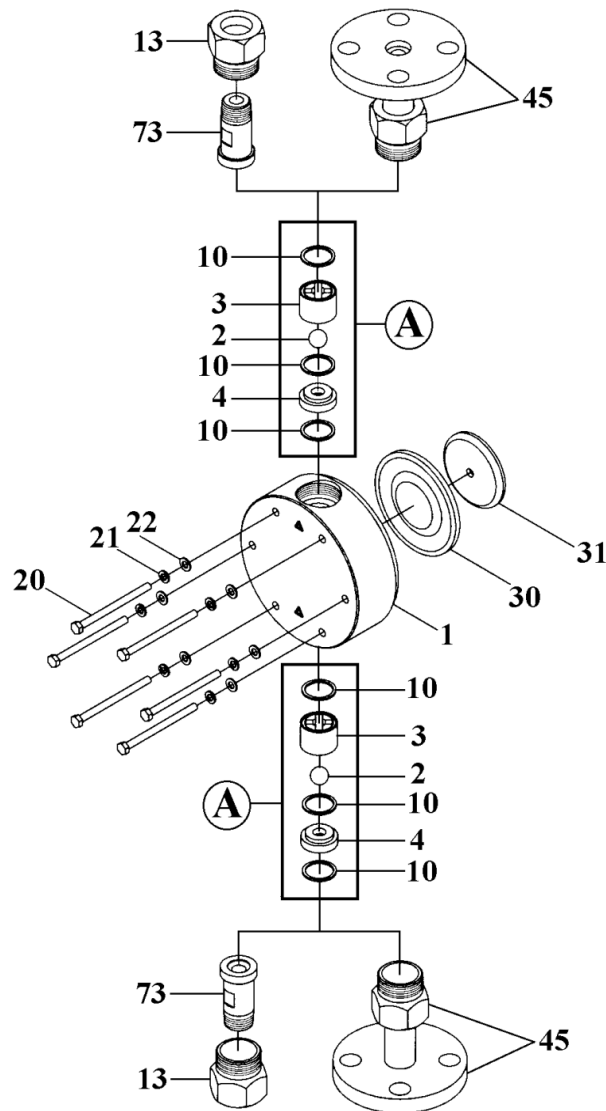

IX-C060S6 (SUS316)

No. 94-020
July 01, 2020

Item	Description		Q'ty	Material	Part No.
1	Pump Head		1	SUS316	IX0071
2	Valve Ball		2	SUS316	IX0072
3	Valve Guide		2	SUS316	IX0073
4	Valve Seat		2	SUS316	IX0074
10	Valve Gasket		6	PTFE	IX0075
13	Valve Cap	R	2	SUS316	IX0076
20	Hex. Head Bolt	M5x70	6	SUS316L	IX0056
21	Spring Washer	M5	6	SUS316	IX0057
22	Plate Washer	M5	6	SUS316	IX0058
30	Diaphragm		1	PTFE (+EPDM)	IX0061
31	Retainer Plate		1	SUS304	IX0062
45	Flange Unit <DN15>		FD	SUS316	IX0078
73	Fitting <R1/2>	R	2	SUS316	IX0080
A	Valve Set		2		IX0082

△ Subject to change without prior notice! △ Actual pump may differ from the exploded view!