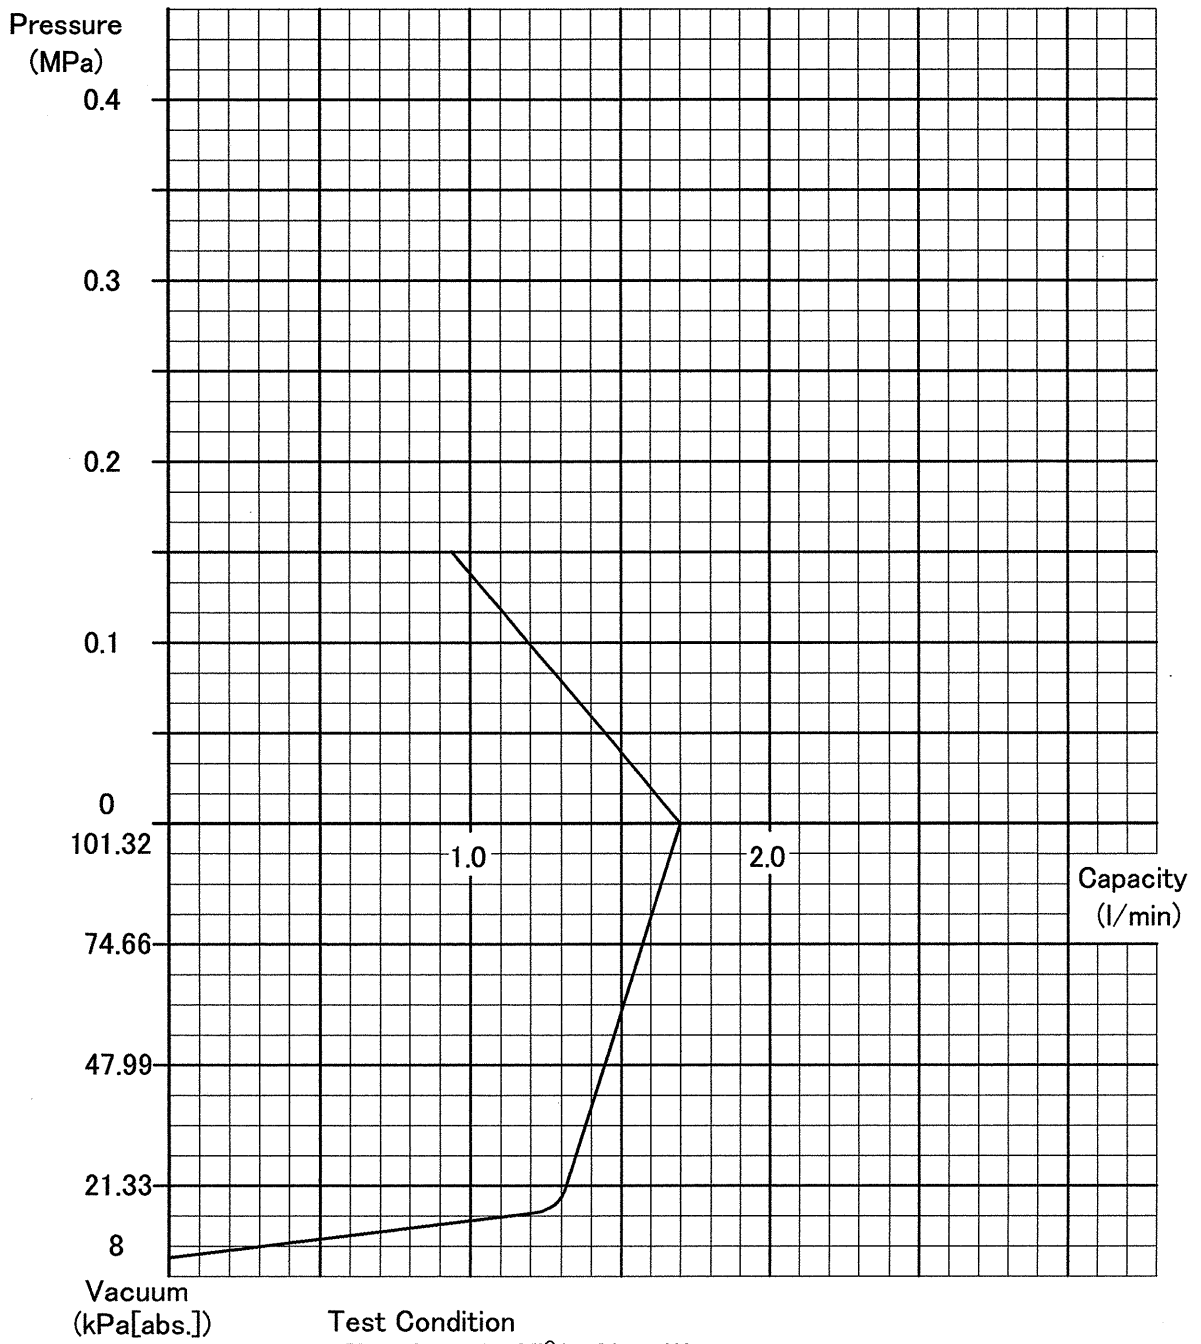

IWAKI PUMPS Performance Curves

4PC-337

IWAKI Magnetic Drive Gear Pump		Model	MDG-R2B□24
Max. Capacity	1.7 l/min	Power Source	DC24V 24 W
Max. Pressure	0.15 MPa		Input
Max. Vacuum	5.33 kPa[abs.]		

Approved By	Made By
S.Suzuki	S.Hamada