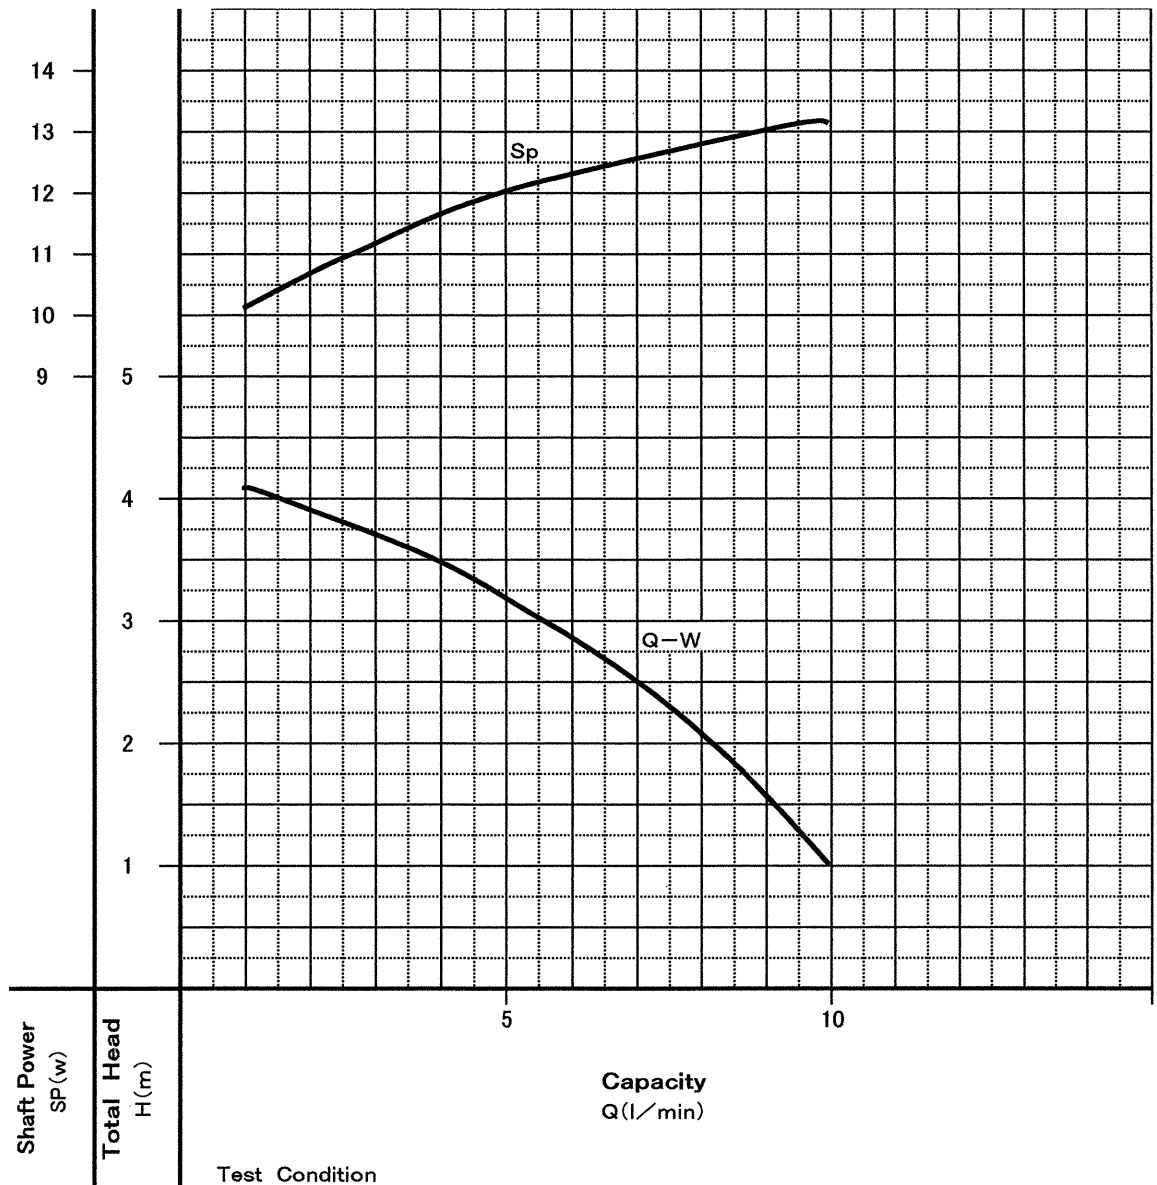

Performance Curves

2PC-3375

IWAKI Magnet Pumps		Model	MD-15FX-220N
Max. Capacity	10 l/min	Max. Head	4.1m
Power Source	AC 230 V, 50 Hz, 1 ϕ	Input	40 W

Test Condition

Test Liquid ; Room Temperature · Clear Water