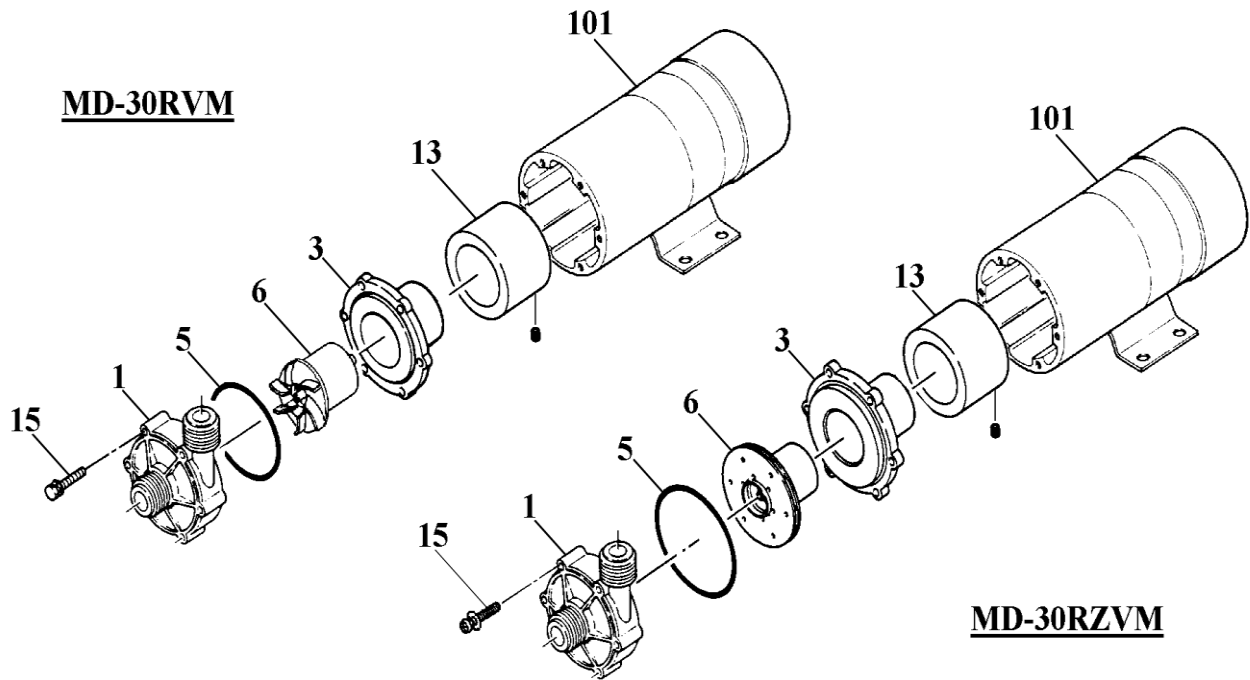

MD-30RVM • 30RZVM

No. 52-017
Aug. 01, 2017

Item	Description		Q'ty	Material	MD-30RVM	MD-30RZVM
					Part No.	Part No.
1	Front Casing 'M' (+Bearing) Unit		1	CFRPVDF+PTFE	MD0724	MD0720
3	Rear Casing (+Bearing) Unit		1	CFRPVDF+PTFE	MD0726	MD0603
5	O-Ring	G-65	1	FKM	MD0059	
			1	EPDM	MD0060	
		81x1,78	1	FKM		MD0003
			1	EPDM		MD0004
6	Impeller Unit		1	CFRPVDF+Ferrite+	MD0727	
			1	Alumina Ceramic		MD0739
13	Drive Magnet Unit		1	Aluminium+Ferrite	MD0616	←
15	Bolt+S.W.+P.W.	M5x40	6	SUS304 equivalent	MD0377	
	Screw+S.W.+P.W.	M4x32	6	SUS304 equivalent		MD0043
101	Motor '220N' [AC220/240V]		45W	1		MD0404
			45W	1		
*	Front Casing (+Bearing) Unit		1	CFRPVDF+PTFE	MD0723	MD0718

*Note: "Hose" connection type Front Casing Unit (not illustrated) is optionally available.

⚠ Subject to change without prior notice! ⚠ Actual pump may differ from the exploded view!