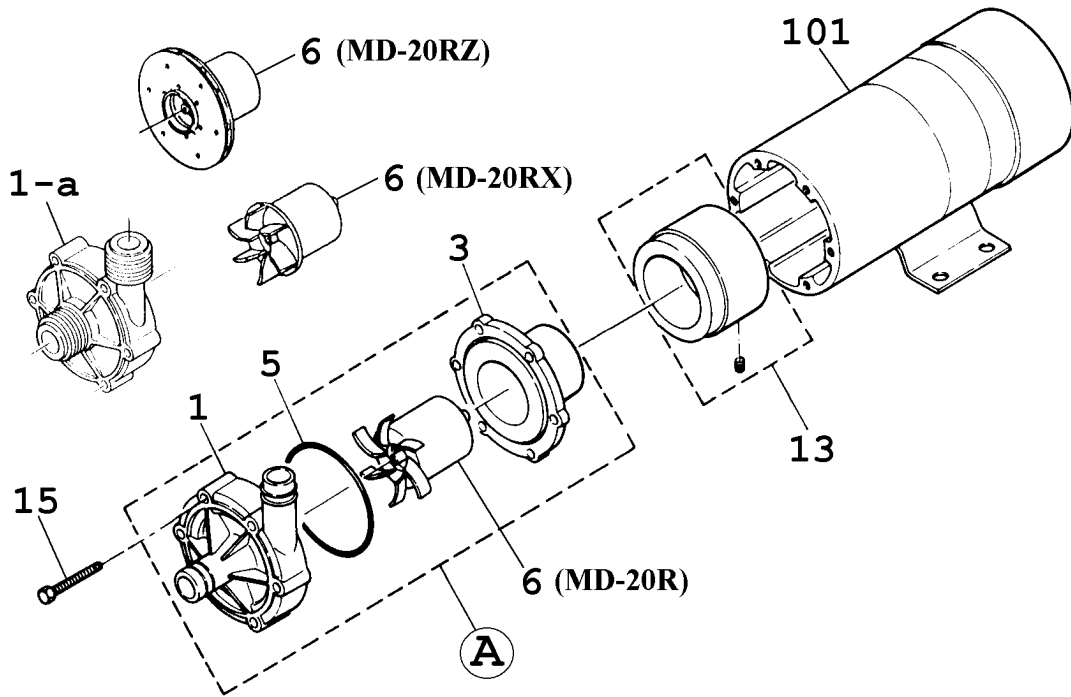

MD-20R•20RX•20RZ

No. 51-047
Aug. 01, 2017

Item	Description	Q'ty	Material	MD-20R	MD-20RX	MD-20RZ
				Part No.	Part No.	Part No.
1	Front Casing Unit	1	GFRPP+PTFE	MD0027	MD0031	MD0029
1-a	" 'M' "	1		MD0028	MD0032	MD0030
3	Rear Casing Unit	1	GFRPP+PTFE	MD0038	←	
		1				MD0039
5	O-Ring	AS568-037	FKM	MD0033	←	
			EPDM	MD0034	←	
		81x1,78	FKM			MD0003
			EPDM			MD0004
6	Impeller Unit	1	GFRPP+CE+F.	MD0501	MD0037	MD0036
13	Drive Magnet Unit	1	Aluminium+Fer.	MD0615	←	←
15	Screw+ SW+PW	M4x32	SUS304 equiv.	MD0043		MD0043
		M4x40			MD0045	
101	Motor 'N' 20W [AC220/240V]	1		MD0400	←	
		1				MD0405
A	Wet End Set	1	with FKM	MD0503	MD0051	MD0049
		1	with EPDM			
A	Wet End Set 'M' Type	1	with FKM	MD0504	MD0052	MD0050
		1	with EPDM			

△ Subject to change without prior notice! △ Actual pump may differ from the exploded view!