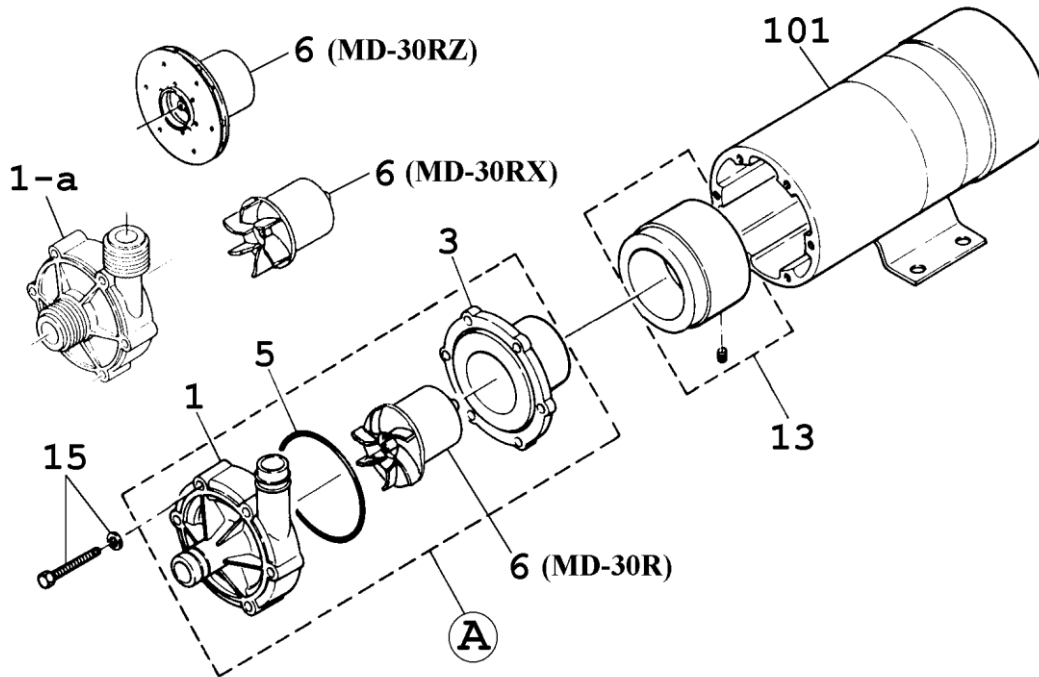

MD-30R•30RX•30RZ

No. 51-048
Aug. 01, 2017

Item	Description	Q'ty	Material	MD-30R	MD-30RX	MD-30RZ	
				Part No.	Part No.	Part No.	
1	Front Casing Unit	1	GFRPP+PTFE	MD0053	MD0057	MD0029	
1-a	" 'M' "	1		MD0054	MD0058	MD0030	
3	Rear Casing Unit	1	GFRPP+PTFE	MD0064	←		
		1				MD0502	
5	O-Ring	G-65	1	FKM	MD0059	←	
			1	EPDM	MD0060	←	
		81x1,78	1	FKM			MD0003
			1	EPDM			MD0004
6	Impeller Unit	1	GFRPP+CE+F.	MD0478	MD0063	MD0062	
13	Drive Magnet Unit	1	Aluminium+Fer.	MD0616	←	←	
15	Bolt+S.W. +P.W. Screw+W.	M5x40	SUS304 equiv.	6	MD0377		
		M5x45		6		MD0477	
		M4x32		6			MD0043
101	Motor 'N' 45W [AC220/240V]	1		MD0404	←		
		1				MD0406	
A	Wet End Set	1	with FKM	MD0479	MD0077	MD0507	
		1	with EPDM				
A	Wet End Set 'M' Type	1	with FKM	MD0480	MD0078	MD0508	
		1	with EPDM				

⚠ Subject to change without prior notice! ⚠ Actual numn may differ from the exploded view!

Subject to change without prior notice. Actual pump may differ from the exploded view.