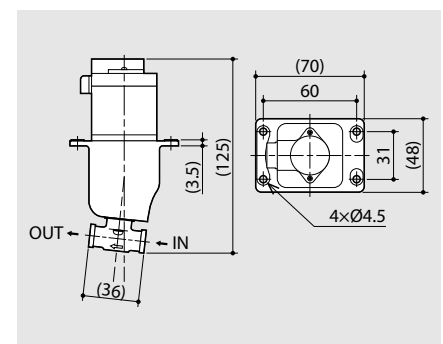

Dimensions in mm

IWAKI CO., LTD. 6-6 Kanda-Sudacho 2-chome Chiyoda-ku Tokyo 101-8558 Japan
TEL: (81)3 3254 2935 FAX: 3 3252 8892

( )Country codes

IWAKI has global net work.
Please find your distributor location at

www.iwakipumps.jp

European office : **IWAKI Europe GmbH**
Germany : **IWAKI Europe GmbH**
Holland : **IWAKI Europe GmbH** (Netherlands Branch)
Italy : **IWAKI Europe GmbH** (Italy Branch)
Spain : **IWAKI Europe GmbH** (Spain Branch)
Belgium : **IWAKI Belgium N.V.**
Denmark : **IWAKI Nordic A/S**
Finland : **IWAKI Suomi Oy**
France : **IWAKI France S.A.**
Norway : **IWAKI Norge AS**
Sweden : **IWAKI Sverige AB**
U.K. : **IWAKI Pumps (UK) Ltd.**

TEL: (49)2154 9254 0
TEL: (49)2154 9254 50
TEL: (31)74 2420011
TEL: (39)0444 371115
TEL: (34)93 37 70 198
TEL: (32)13 67 02 00
TEL: (45)48 24 2345
TEL: (358)9 2745810
TEL: (33)1 69 63 33 70
TEL: (47)23 38 49 00
TEL: (46)8 511 72900
TEL: (44)1743 231363

FAX: 2154 9254 48
FAX: 2154 9254 55
FAX: (49)2154 925448
FAX: 0444 335350
FAX: 93 47 40 991
FAX: 13 67 20 30
FAX: 48 24 2346
FAX: 9 2742715
FAX: 1 64 49 92 73
FAX: 23 38 49 01
FAX: 8 511 72922
FAX: 1743 366507

U.S.A. : **IWAKI America Inc.**
Argentina : **IWAKI America Inc.** (Argentina Branch)
Singapore : **IWAKI Singapore Pte Ltd.**
Indonesia : **IWAKI Singapore** (Indonesia Branch)
Malaysia : **IWAKI Sdn. Bhd.**
Australia : **IWAKI Pumps Australia Pty Ltd.**
Hong Kong : **IWAKI Pumps Co., Ltd.**
China : **GFTZ IWAKI Engineering & Trading Co., Ltd.**
 : **IWAKI Pumps (Shanghai) Co., Ltd.**
Korea : **IWAKI Korea Co., Ltd.**
Taiwan : **IWAKI Pumps Taiwan Co., Ltd.**
Thailand : **IWAKI (Thailand) Co., Ltd.**
Vietnam : **IWAKI Pumps Vietnam Co., Ltd.**

TEL: (1)508 429 1440
TEL: (54)11 4745 4116
TEL: (65)6316 2028
TEL: (62)21 6906606
TEL: (60)3 7803 8807
TEL: (61)2 9899 2411
TEL: (852)2607 1168
TEL: (86)20 84350603
TEL: (86)21 6272 7502
TEL: (82)2 2630 4800
TEL: (886)2 8227 6900
TEL: (66)2 322 2471
TEL: (84)613 933456

FAX: 508 429 1386
FAX: 6316 3221
FAX: 21 6906612
FAX: 3 7803 4800
FAX: 2 9899 2421
FAX: 2607 1000
FAX: 20 84359181
FAX: 21 6272 6929
FAX: 2 2630 4801
FAX: 2 8227 6818
FAX: 2 322 2477
FAX: 613 933399

Caution for safety use:
Before use of pump, read instruction manual carefully to use the product correctly.

Legal attention related to export.

Actual pumps may differ from the photos.
Specifications and dimensions are subject to change without prior notice.
For further details please contact us.