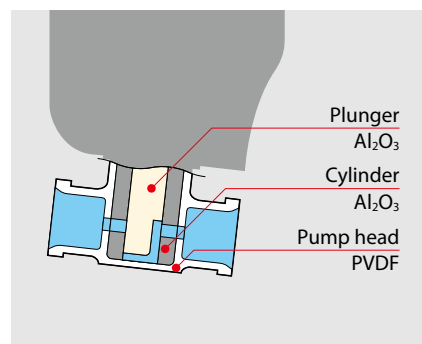

Wet end materials